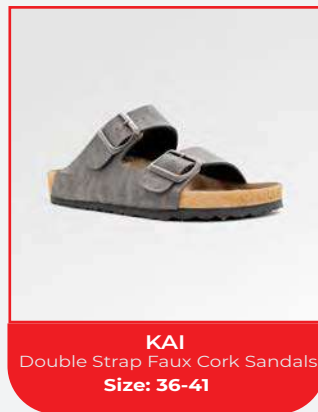

WOMAN

Summer Collection