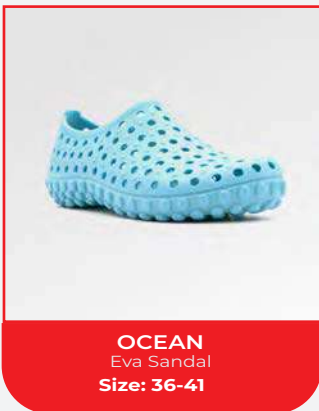

WOMAN

Summer Collection