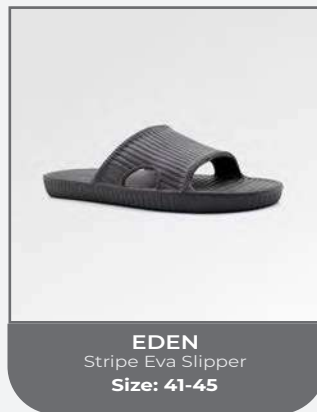

MAN

Summer Collection